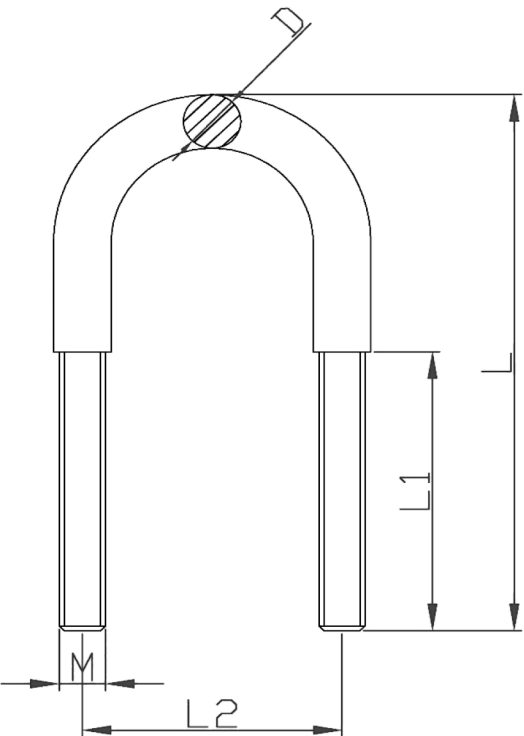

# stainless steel 316 oversized U-bolt with 2 washers and 2 nuts

(mm)

Item No.	Size	D	L1	L2	L	M
1017345	M6x80	8	42	35	80	M6
1017346	M8x80	10	40	35	80	M8
1017347	M8x100	10	52	45	100	M8
1017348	M10x110	12	60	50	110	M10

Material: AISI316